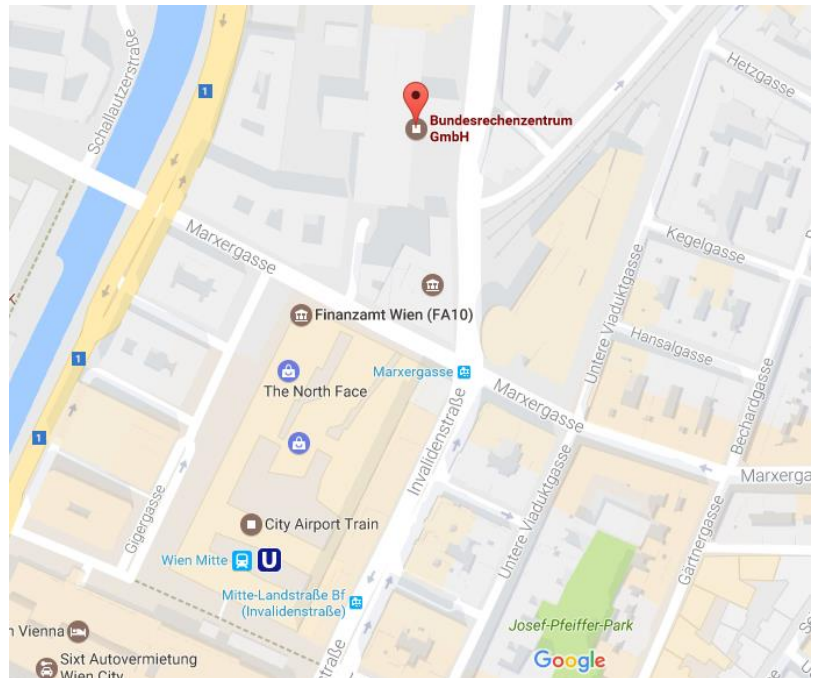

How to reach BRZ

Address

BRZ – Bundesrechenzentrum GmbH

Hintere Zollamtsstraße 4

A-1030 Vienna

<https://goo.gl/maps/GbBsHD72H3H2>

How to reach us

From the airport

Transfer from the airport to station „Wien Mitte/Landstraße“ close to BRZ (see map above)

- CAT City airport train <https://www.cityairporttrain.com> – 11€ one way, 16 minutes, every half hour
- With the S-Bahn S7 – 4,40€, 22 Minutes
Schedule: <http://www.schnellbahn-wien.at/fahrplan/s7.pdf>
- Pre-booked cab – from 33€
<http://www.airportdriver.at/en>
- Random Taxi picked at airport – around 40€ to 50€

Hotel recommendations

Hotel recommendations close to BRZ:

- Hotel Ruby Sofie
<https://www.ruby-hotels.com/hotels-destinations/wien/ruby-sofie>
Marxergasse 17, 1030 Vienna
- Mercure Grand Hotel Biedermeier
<http://www.mercure.com/de/hotel-5357-mercure-grand-hotel-biedermeier-wien/index.shtml>
Landstrasser Hauptstrasse 28, 1030 Vienna