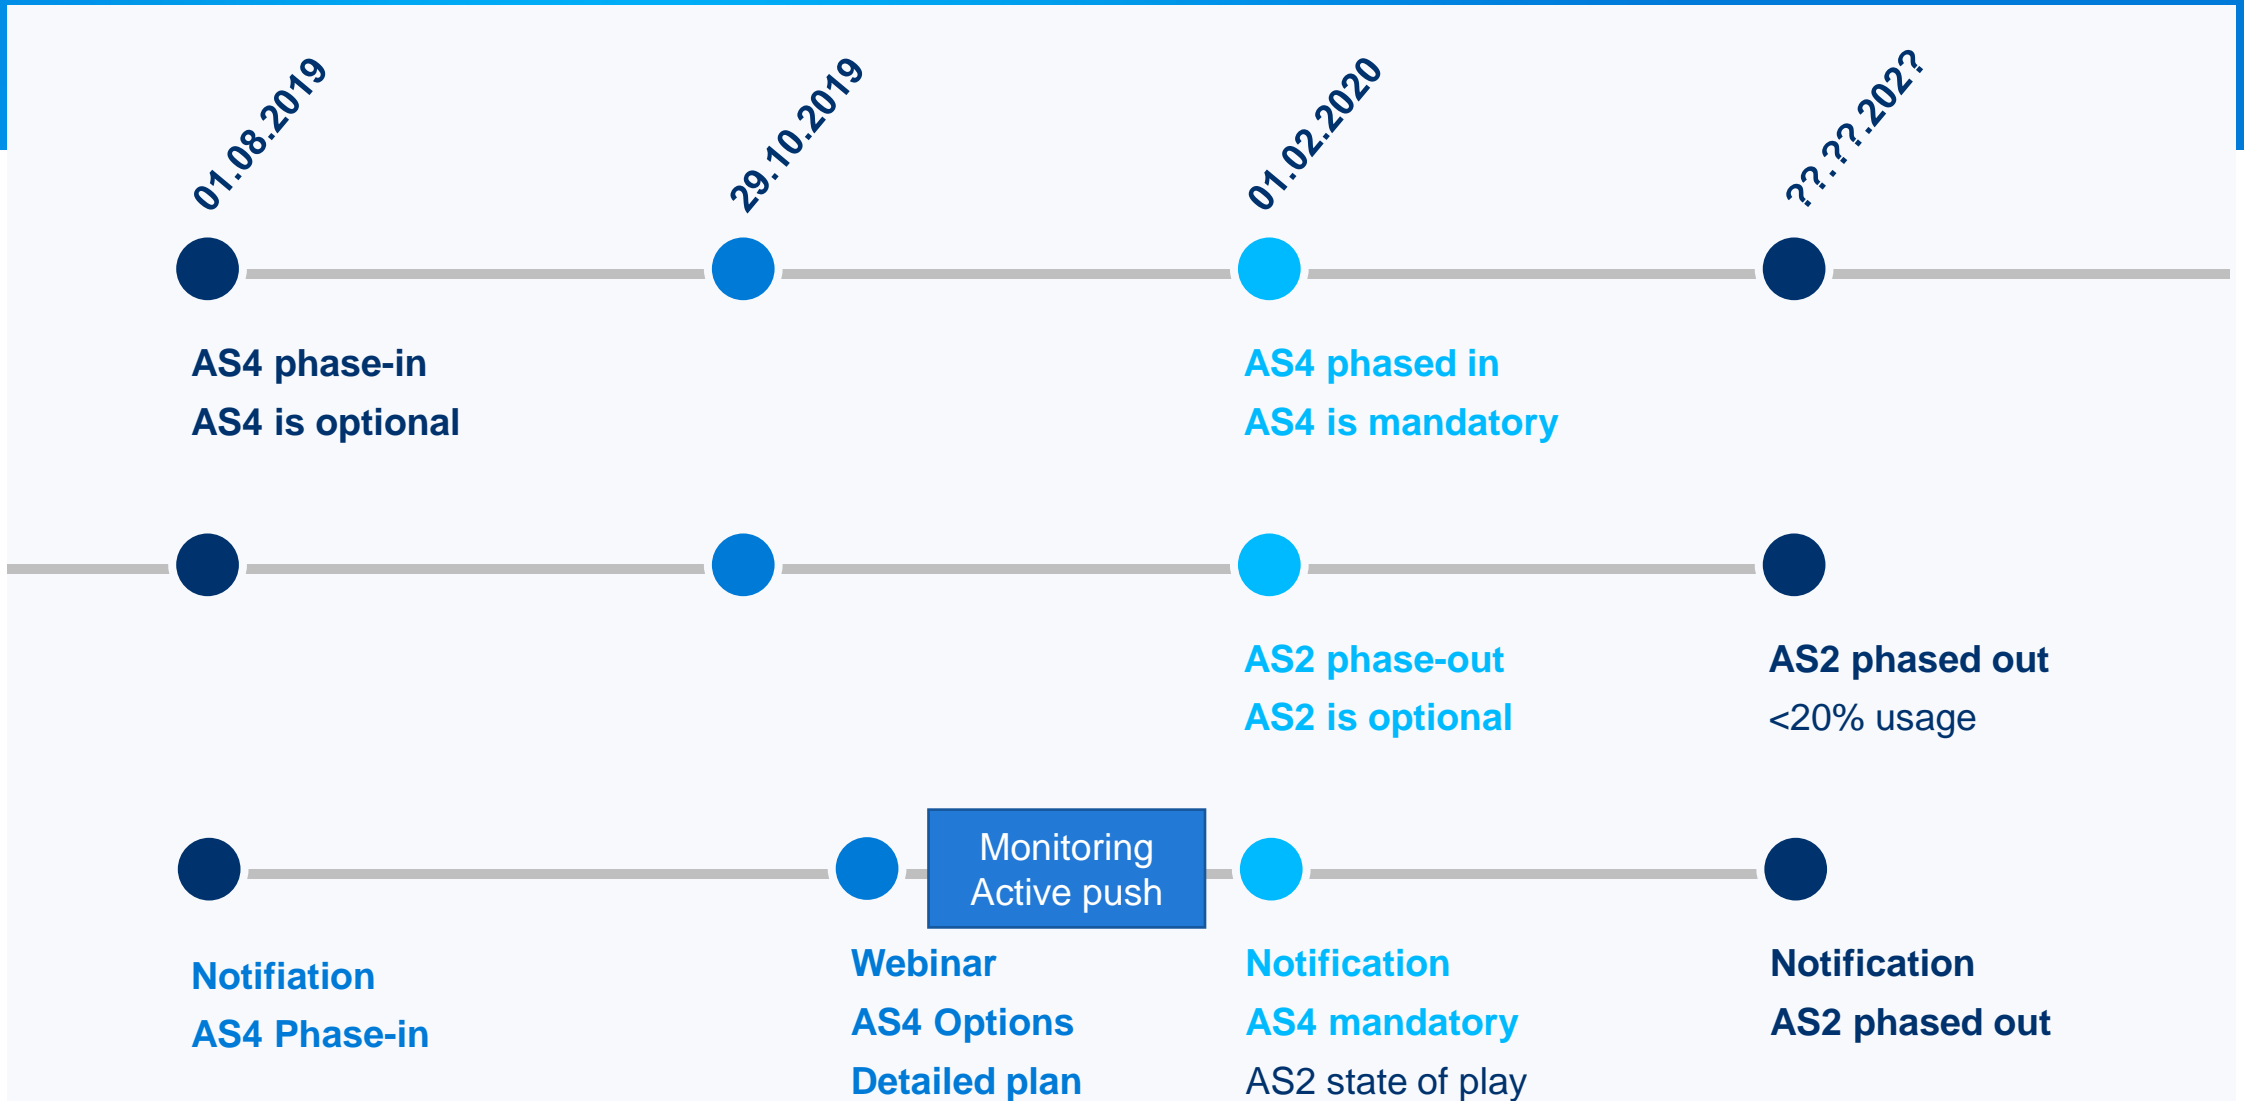

Peppol

The future is open

AS4 migration

Klaus Vilstrup Pedersen

www.peppol.eu

PEPPOL is owned by OpenPEPPOL AISBL

Timeline

Access Point

Action Points

- Decide on the AS4 product and vendor
- Implement and bring into own test environment
- Onboarding test through OpenPEPPOL testbed
- Bring into own production environment
- Add AS4 to your capabilities in the SMP
- Always send using AS4 when possible